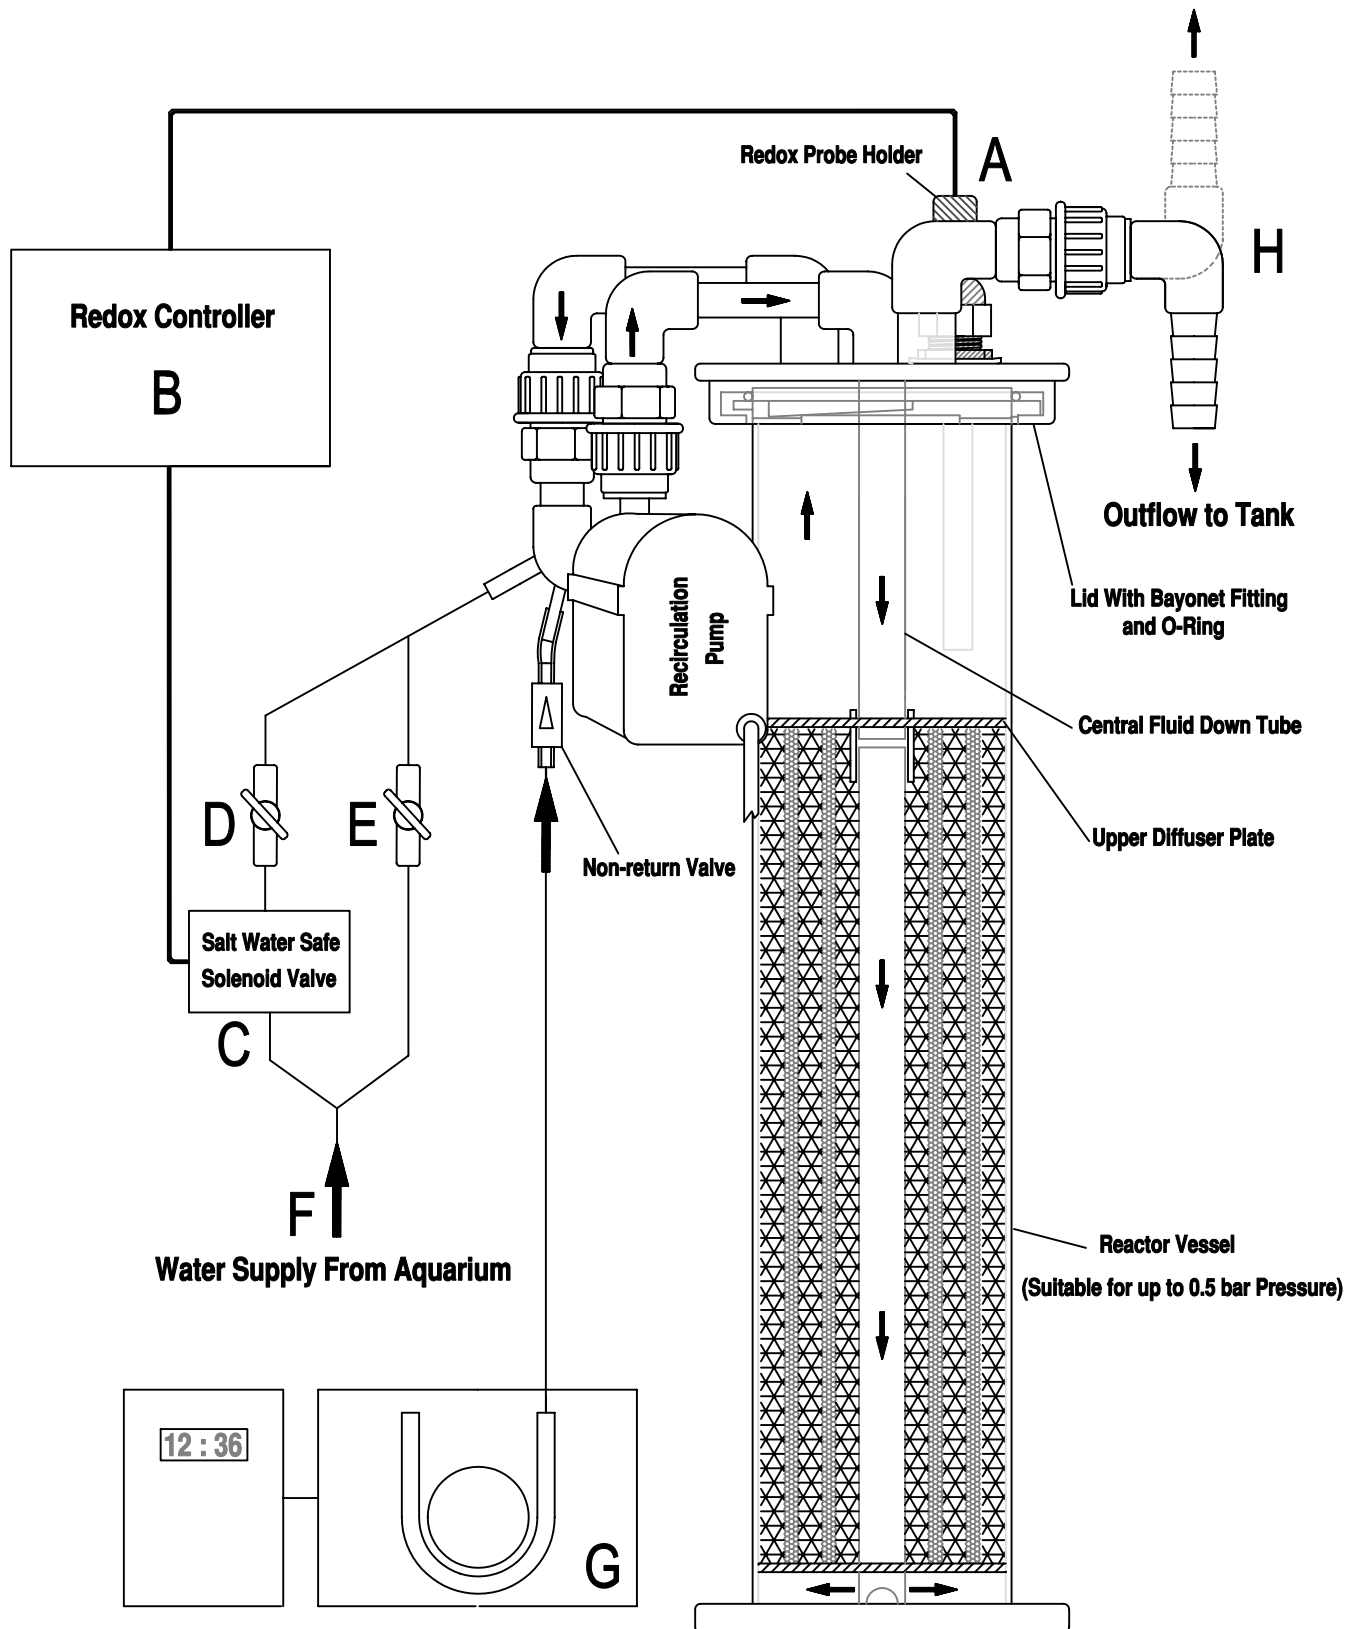

Deltec NFP Denitration Reactors

Applies To Models - NFP 509, NFP 512, NFP 616, NFP 1020

Diagram For Fully Automatic Control

Nitrate Fluid Supply Using a Timer & Peristaltic Pump